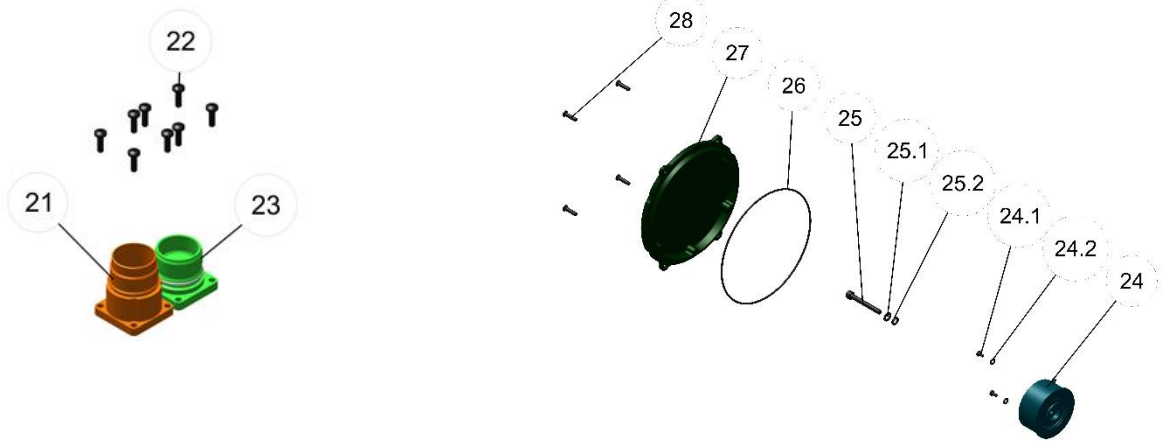

SERVO MOTOR - 142fm

2

Components - Resolver Feedback AE

Tag	Torque	Item	Description	Qty	Tool
21		1000318063	7584040 > CONNECTOR HOUSING PWR STRAIGHT	1	
22	1.2 Nm	1000024035	6161529 > SCREW M3X8 PAN TORX TT	8	T10
23		1000318067	7584067 > CONNECTOR HOUSING SIG VERT	1	
24		1000317451	IM/0083/EL > RESOLVER HD & U3 CBORE + RECESS	1	
24.1	1.2 Nm	1000024036	6161537 > SCREW M3X6 PAN TORX TT	2	T10
24.2		1000005230	6162924 > WASHER FLAT M3 TYPE M BZP	2	
25	5 Nm	1000318868	6167500 > SCREW M5X40 SOCKET CAP CARBON STEEL GRADE 12.9 BZP	1	TD183
25.1		1000026491	6554148 > WASHER PLAIN M5 FORM C 12.5x5.3x1.0 BZP	1	
25.2		1000026493	6554164 > WASHER SPR SQ SECT S/COIL M5	1	
26		1000315430	6623743 > O RING 110X2.0 N70	1	
27		1000005350	IM/0116/CA > REAR COVER CAST 142 HD/U3 NO LOGO	1	
28	2.7 Nm	1000310664	6110118 > SCREW M4X16 CSK TORX TT	4	T20