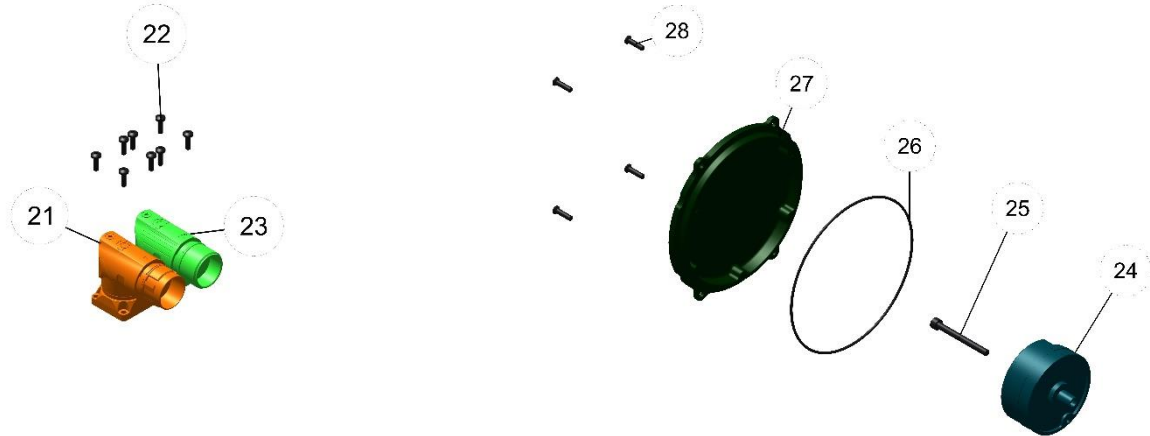

4

SERVO MOTOR - 142fm

Components - Inductive EndDat SinCos Multi-turn Feedback EC

Tag	Torque	Item	Description	Qty	Tool
21		1000318062	7584032 > CONNECTOR HOUSING PWR RA ROT	1	
22	1.2 Nm	1000307714	6161677 > SCREW M3X10 PAN TORX TT	8	T10
23		1000318066	7584059 > CONNECTOR HOUSING SIG RA ROT	1	
24		100000835	8901511 > ENCODER EQI 1331 GEN 2.5 MULTI TAPER WITH INCREMENTAL CHANNELS	1	
25	5 Nm 0.3 Nm/2 Nm 0.4 Nm	1000320998	6167489 > SCREW M5x50 CAP HEX HD ExI1300 Cam Cover	1	TD239 TD 146 / TD099 TD 242
26		1000315430	6623743 > O RING 110X2.0 N70	1	
27		1000005350	IM/0116/CA > REAR COVER CAST 142 HD/U3 NO LOGO	1	
28	2.7 Nm	1000310664	6110118 > SCREW M4X16 CSK TORX TT	4	T20

5