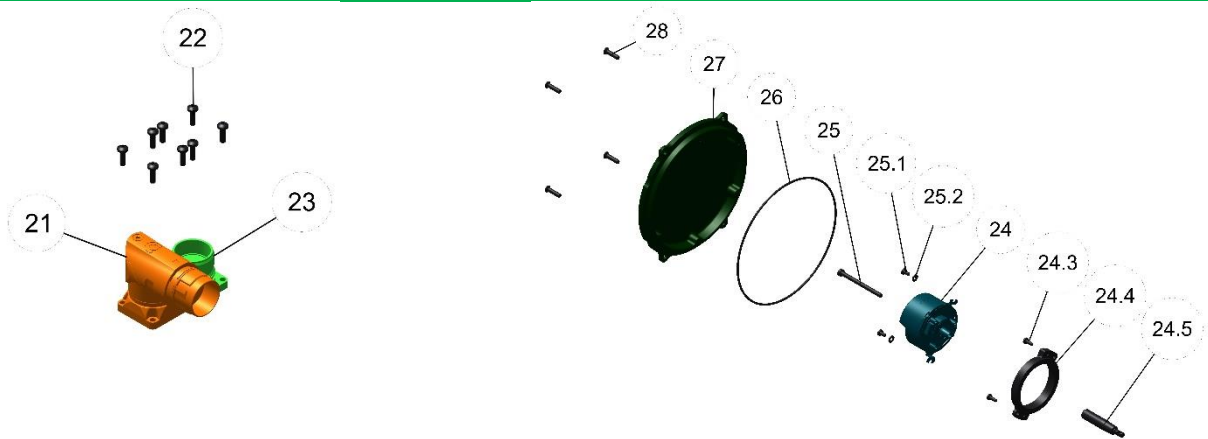

SERVO MOTOR - 142fm

Components - Optical Hiperface SinCos Multi-turn Feedback RA - taper

Tag	Torque	Item	Description	Qty	Tool
21		1000318062	7584032 > CONNECTOR HOUSING PWR RA ROT	1	
22	1.2 Nm	1000024035	6161529 > SCREW M3X8 PAN TORX TT	4	T10
22	1.2 Nm	1000307714	6161677 > SCREW M3X10 PAN TORX TT	4	T10
23		1000318067	7584067 > CONNECTOR HOUSING SIG VERT	1	
24		1000319341	8901309 > ENCODER SRM50 TAPER SPR MOUNT	1	
24.3	1.2 Nm	1000024035	6161529 > SCREW M3X8 PAN TORX TT	2	T10
24.4		1000317936	IM/0229/MI > ADAPTER ENCODER CFS50 MOUNT	1	
24.5	5 Nm	1000317937	IM/0460/MC > STUB SHAFT CFS50 TAPER ADAPTER	1	TD235
25	3.1 Nm		SINCOS screw with encoder	1	TD064
25.1	0.75 Nm	1000317945	6110223 > SCREW M3X6 PAN TORX PLAS-FIX	2	T10 - TD240
25.2		1000005230	6162924 > WASHER FLAT M3 TYPE M BZP	2	
26		1000315430	6623743 > O RING 110X2.0 N70	1	
27		1000005350	IM/0116/CA > REAR COVER CAST 142 HD/U3 NO LOGO	1	
28	2.7 Nm	1000310664	6110118 > SCREW M4X16 CSK TORX TT	4	T20

Parts not on the exploded view