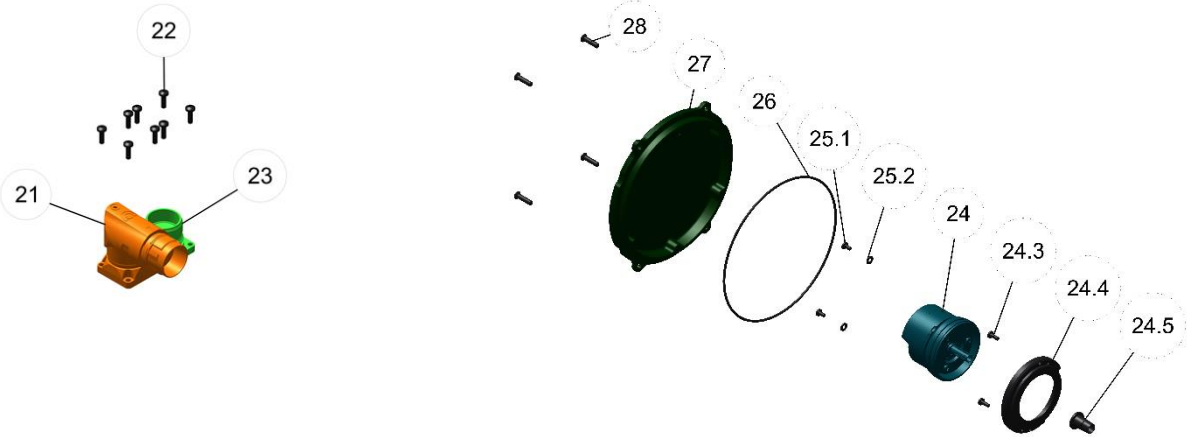

SERVO MOTOR - 142fm

3

Components - Incremental Encoder Feedback CA - resolver mount

Tag	Torque	Item	Description	Qty	Tool
21		1000318062	7584032 > CONNECTOR HOUSING PWR RA ROT	1	
22	1.2 Nm	1000024035	6161529 > SCREW M3X8 PAN TORX TT	4	T10
22	1.2 Nm	1000307714	6161677 > SCREW M3X10 PAN TORX TT	4	T10
23		1000318067	7584067 > CONNECTOR HOUSING SIG VERT	1	
24		1000004349	8901694 > ENCODER SICK CFS50 4096 3PP RESOLVER MOUNT PLUG IN SHAFT	1	
24.3	1.2 Nm	1000024035	6161529 > SCREW M3X8 PAN TORX TT	2	T10
24.4		1000004337	IM/0640/MC > ADAPTER ENCODER MOUNT RES SICK CFS50 HD/U3	1	
24.5		1000001041	IM/0323/MI > SHAFT INSERT TAPERED PPS RESIN	1	
25.1	0.8 Nm	1000024036	6161537 > SCREW M3X6 PAN TORX TT	2	T10
25.2		1000005230	6162924 > WASHER FLAT M3 TYPE M BZP	2	
26		1000315430	6623743 > O RING 110X2.0 N70	1	
27		1000005350	IM/0116/CA > REAR COVER CAST 142 HD/U3 NO LOGO	1	
28	2.7 Nm	1000310664	6110118 > SCREW M4X16 CSK TORX TT	4	T20